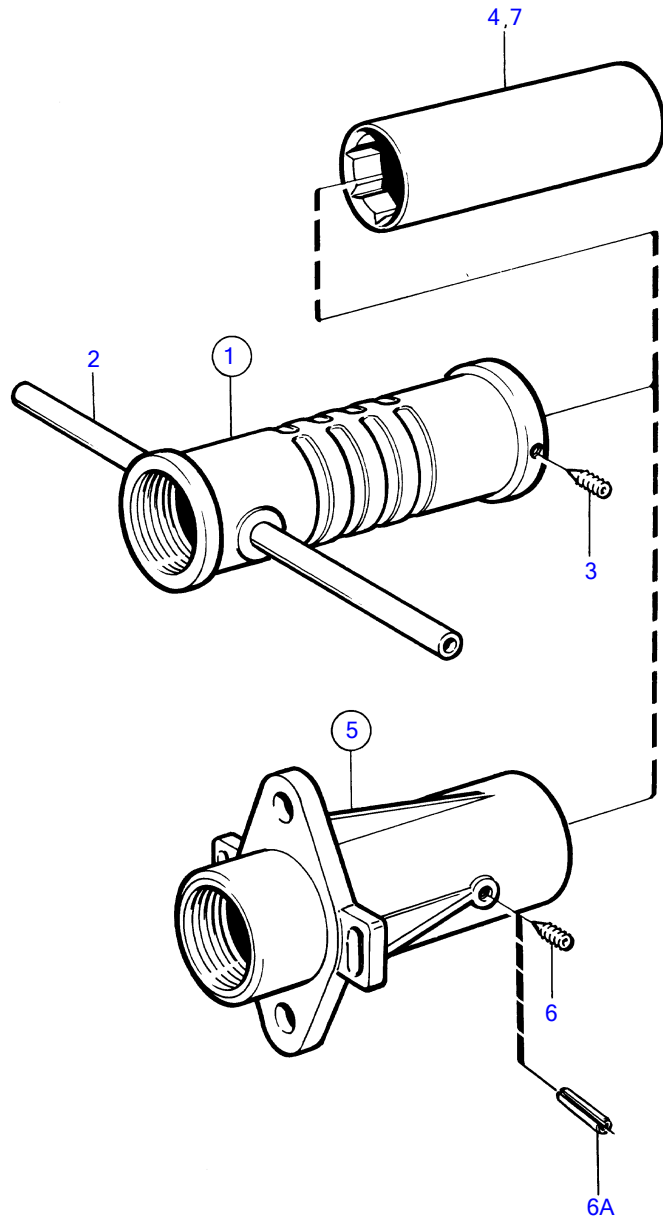

AD31D, AD31XD, TAM31D, TMD31D

11583

AD31D, AD31XD, TAM31D, TMD31D

REF	PART NO.	QTY	DESCRIPTION	NOTES
5	828162	1	Stern bearing	D=40mm
	828188	1	Stern bearing	D=45mm
6A	(828296)	1	• Spring pin	Obsolete part
7	828131	1	• Rubber bearing	D=40mm
	828187	1	• Rubber bearing	D=45mm